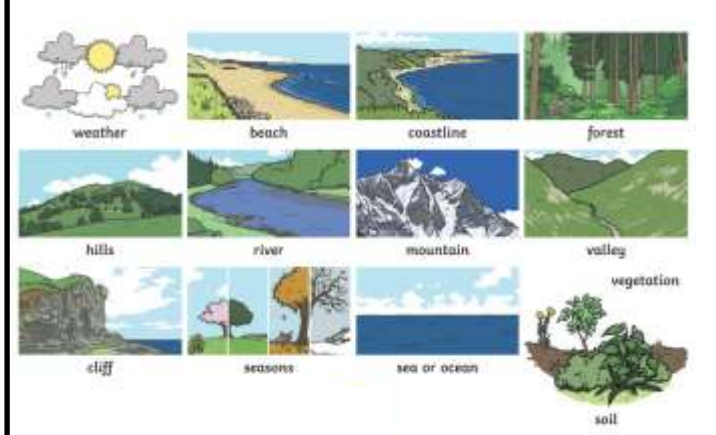

Physical features