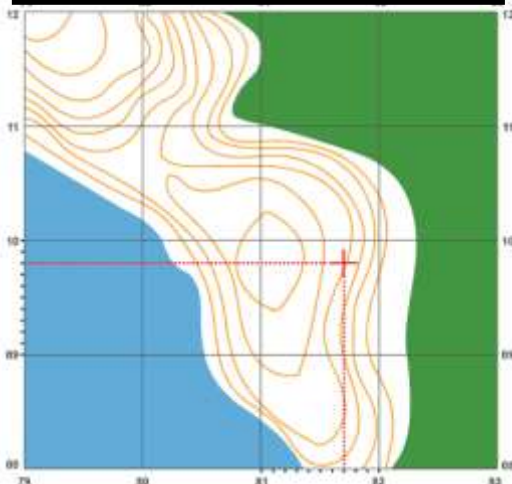

Eight compass points

Ordnance survey

Six figure grid references (Torridon, Australia)

Six figure grid references are more precise than a four figure grid reference. They are **used to locate smaller locations**. A six figure grid reference splits a grid square up into ten sections along the bottom and the side.

An Ordnance Survey map is a scale topographical map that can be used to navigate effectively across a given region